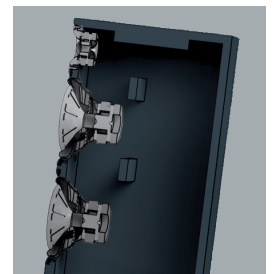

Jamo®

PURE SCANDINAVIAN SOUND
SINCE 1968

S7-15B BOOKSHELF SPEAKER

REDUCING DIFFRACTION

When a speaker driver produces sound, some energy is spread across the baffle of the speaker towards the edge of the cabinet. If that energy hits a hard cabinet edge, a smaller version of this energy is reflected back towards the driver causing a time shifted, low level signal that can corrupt the sound of the driver leading to distortion. By rounding the cabinet edge, this energy gently dissipates more naturally, and does not colour the signal being produced by the driver.

QUIET CABINET FOR INCREASED RESOLUTION

The Jamo Studio speakers' cabinet walls are thicker (15 mm MDF with 18 mm Front baffle) and critically braced to ensure a low degree of « self-noise ». This allows you to hear more low-level detail and increases resolution when playing at any output level compared to competing products in their class. In short, you get to hear more of what you want and less of what you don't.

HIGH QUALITY CROSSOVER

The crossover is housed in its own sealed plinth to minimise the possibility of any interaction between the large bass driver magnet and the inductors in the crossover. Special attention was paid to the topology and component selection. Mylar and non-polarised electrolytic capacitors are used along with both iron and air core inductors and 25 W resistors to perfectly blend the speaker drivers achieving the highest level of transparency throughout the audio band.